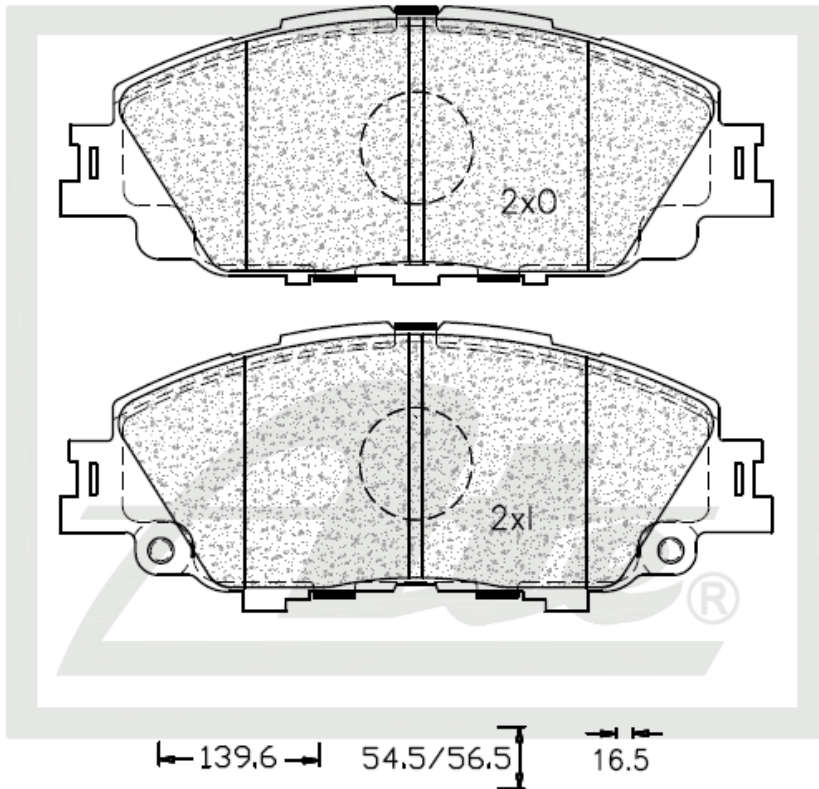

ATE1415

NEW PART NUMBER

Drawing

Details of New Part

Brake Pad – Front

Product Dimensions

Length – 139.6mm

Height – 54.5/56.5mm

Thickness – 16.5mm

Package Dimensions

Weight – 1510g

L – 191.6mm

W – 136.5mm

H – 65mm

Barcode

ATE1415